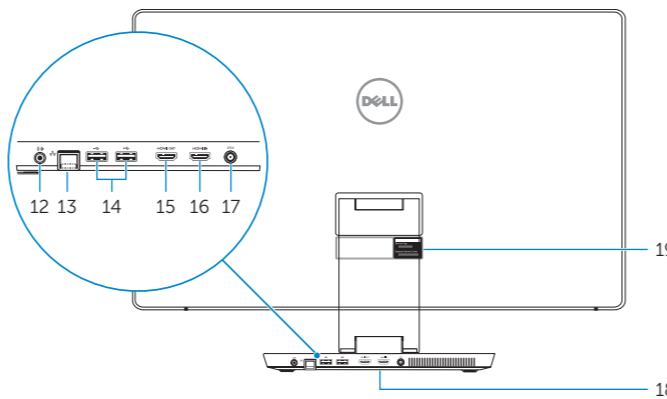

## Features

الميزات | Fitur

1. Intel RealSense 3D Camera – optional
2. Microphones (2)
3. Camera-status light
4. USB 3.0 ports (2)
5. Brightness control buttons (2)
6. Input-source selection/ screen-off button
7. Hard-drive activity light
8. Power button
9. Media-card reader
10. USB 3.0 ports (2)
11. Headset port
12. Audio-out port
13. Network port
14. USB 2.0 ports (2)
15. HDMI-out port
16. HDMI-in port
17. Power-adaptor port
18. Regulatory label
19. Service Tag label