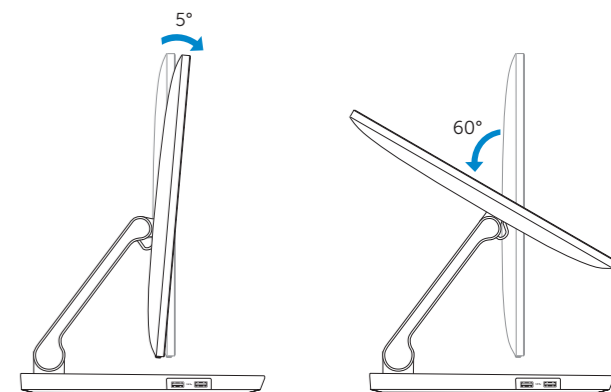

Tilt

مائل | Kemiringan