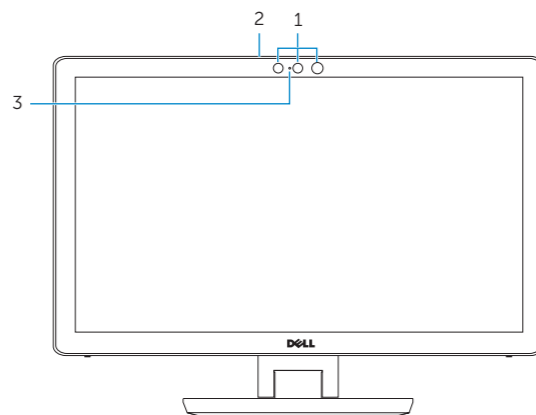

## Features

الميزات | Fitur

1. Intel RealSense 3D Camera – optional
2. Microphones (2)
3. Camera-status light
4. USB 3.0 ports (2)
5. Brightness control buttons (2)
6. Input-source selection/ screen-off button
7. Hard-drive activity light
8. Power button
9. Media-card reader
10. USB 3.0 ports (2)
11. Headset port
12. Audio-out port
13. Network port
14. USB 2.0 ports (2)
15. HDMI-out port
16. HDMI-in port
17. Power-adaptor port
18. Regulatory label
19. Service Tag label